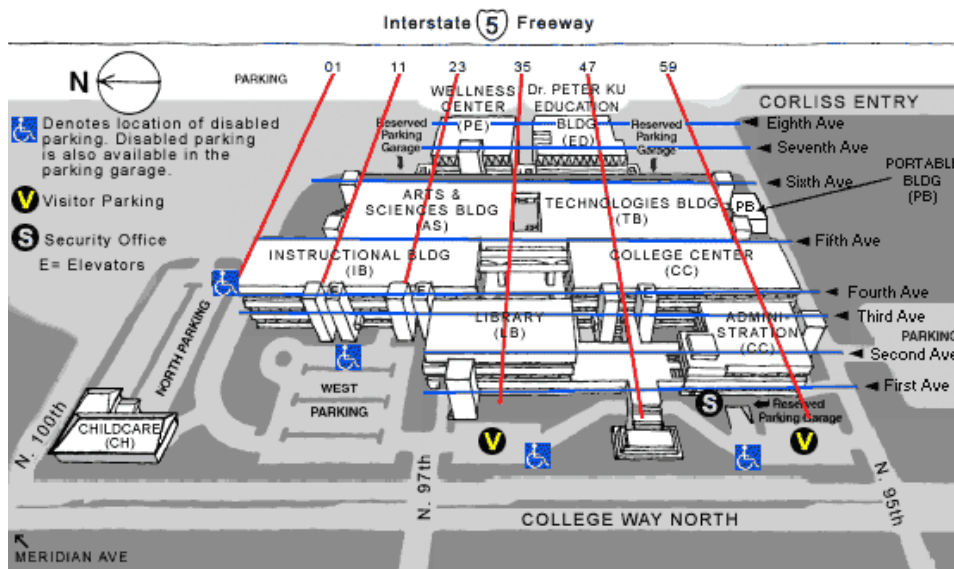

PARKING PERMIT

FRIDAY, JULY 9, 2010

8:00 AM – 6:00 PM

EVENT: POPULAR PRODUCTIVITY WARE, LLC TRAINING

Place permit face up on dashboard.

- PARK in West Parking Lot - after 9AM only** (west of IB building & north of Library on College Way)
- PARK in East Parking Lot** (on the I-5 side of campus buildings)
- PARK in North Parking Lot** (north of Instruction Building)

NSCC CAMPUS MAP

NOT VALID IN VISITOR LOTS OR GARAGE

If this permit is altered in any manner, your vehicle is subject to a \$50 impound fine.